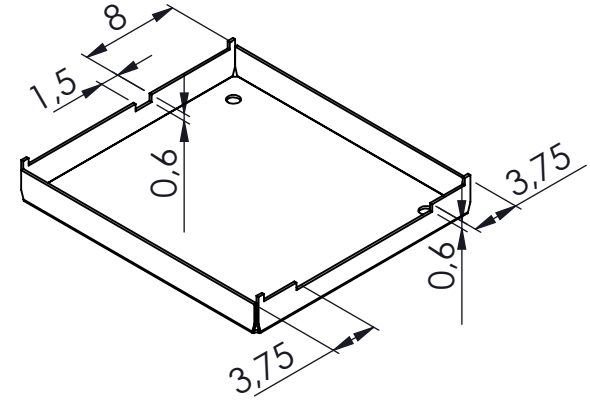

KESIT A-A

NAME	DATE	ARTICLE NO:	REVISION:	TITLE:
DRAWN	Dursun Dağdemir	17.01.18		20 x 22 x 2,5 mm RF Ekranlama Kutusu
CHECKED	Ali Altınışık	17.01.18		
 ENCLOSURES FOR ELECTRONICS www.altinkaya.com.tr				COMMENTS: This drawing is subject to technical modification without prior notice. Typographical and other errors do not justify any claims for damages. All dimensions should be verified using an actual produced part. DİKKAT: BU RESİM VE ÜRÜN ÖNCEDEN HABER VERİLMEKSİZİN DEĞİŞTİREBİLİR. RESİM ÇİZİLİRKEN HATASIZ OLMASINA ÇALIŞILMASINA RAĞMEN RESİMDE HATALAR BULUNABİLİR. RESİMDEKİ HATALARDAN DOLAYI OLUŞABİLECEK ZARARLAR İÇİN ALTINKAYA HİÇ BİR SORUMLULUK KABUL ETMEZ. BÜTÜN ÖLÇÜLER KULLANILMADAN ÖNCE ÜRETİLMİŞ GERÇEK NUMUNEDEN KONTROL EDİLMELİDİR.
PROPRIETARY AND CONFIDENTIAL THE INFORMATION CONTAINED IN THIS DRAWING IS THE SOLE PROPERTY OF ALTINKAYA ENCLOSURES. ANY REPRODUCTION IN PART OR AS A WHOLE WITHOUT THE WRITTEN PERMISSION OF ALTINKAYA ENCLOSURES IS PROHIBITED.				
MATERIAL:				WEIGHT: SCALE:2:1 SHEET 1 OF 1